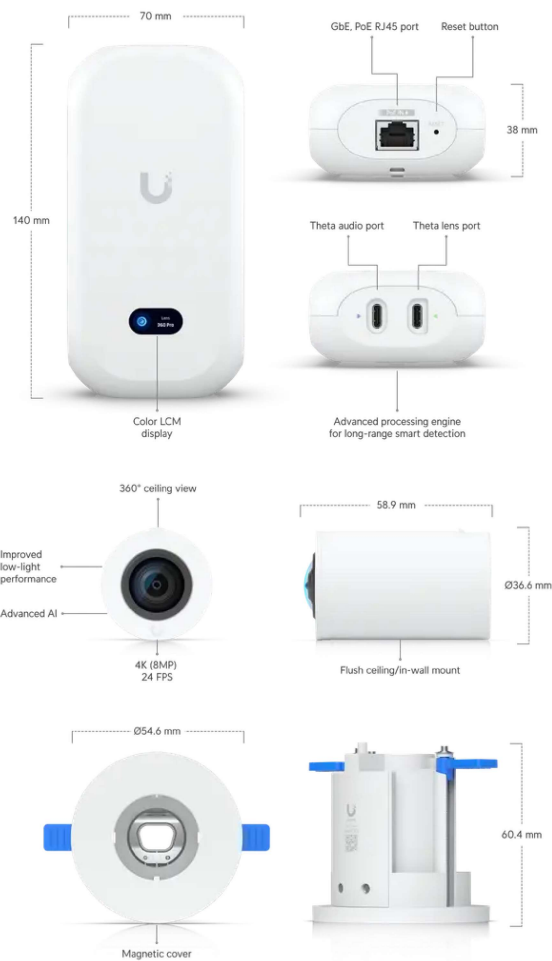

Marketing Images

Mechanical

Dimensions

UVC-AI-Theta-Hub: 140 x 70 x 38 mm (5.5 x 2.8 x 1.5")
UVC-AI-Theta-ProLens360: Ø36.6 x 58.9 mm (Ø1.4 x 2.3")
UVC-AI-Theta-ProLens360 Flush Mount: Ø54.6 x 60.4 mm (Ø2.2 x 2.4")

Weight

UVC-AI-Theta-Hub: 330 g (11.6 oz)
UVC-AI-Theta-Hub Mount: 35 g (1.2 oz)
UVC-AI-Theta-ProLens360: 58 g (2 oz)
UVC-AI-Theta-ProLens360 Flush Mount: 24 g (0.8 oz)

Enclosure materials

UVC-AI-Theta-Hub: aluminum alloy
UVC-AI-Theta-ProLens360: aluminum alloy, polycarbonate

Mount materials	UVC-AI-Theta-Hub: aluminum alloy UVC-AI-Theta-ProLens360 Flush Mount: polycarbonate
Cable jacket enclosure dimensions	28 x 13 x 7.5 mm (1.1 x 0.5 x 0.3")
Cable jacket enclosure material	PVC
Cable length	1 m (3.3 ft)
Cable diameter	3.7 mm (0.15")
Cable jacket material	Woven fabric
Cable weight	18 g (0.63 oz)
Cable connector type	Theta proprietary

Optics

Sensor	8MP 1/1.8" CMOS sensor
Lens	Fixed focal length
View angle	H: 180°, V: 180°, D: 180°

Video

Video compression	H.264
Resolution	4MP 2160 x 2160 (1:1)
Max. frame rate	24 FPS
Image settings	Color, brightness, sharpness, contrast, white balance, exposure control, 2DNR, 3DNR, NR by motion, masking, text overlay
Power supply	5V DC, 0.5A